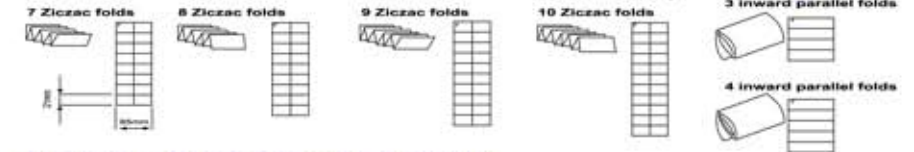

The formats of 6 buckles + 4 buckles all buckle paper folding machine