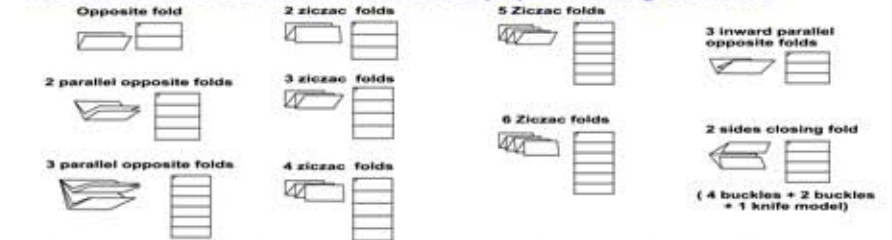

The formats of 6 buckles all buckle paper folding machine