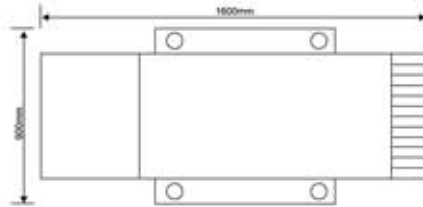

MACHINE MODEL	K/T 72	K/T 56	K/T 42	K/T 36
MAX PAPER SIZE	720X1100MM	560X900MM	420X720MM	360X660 MM
MIN PAPER SIZE	150X180MM	150X180MM	120X150MM	120X150MM
MAX SPEED	210M/MIN	210M/MIN	210M/MIN	210M/MIN
POWER REQUIRED(MAIN)	380/415VOLTS	380/415VOLTS	380/415VOLTS	380/415VOLTS

Automatic Stacker & Pressing High Quality Pre-Loading System

Vertical Press Stacker

Apply to folding machine, 4~20 sheets of thickness
Paper size (Max.) : 390mm (W) x 300mm (L)
Paper size (Min.) : 150mm (W) x 100mm (L)