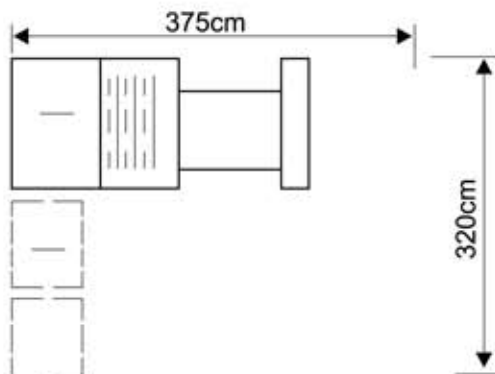

Air-table available
(optional).

Germany hhs Cold Glue System